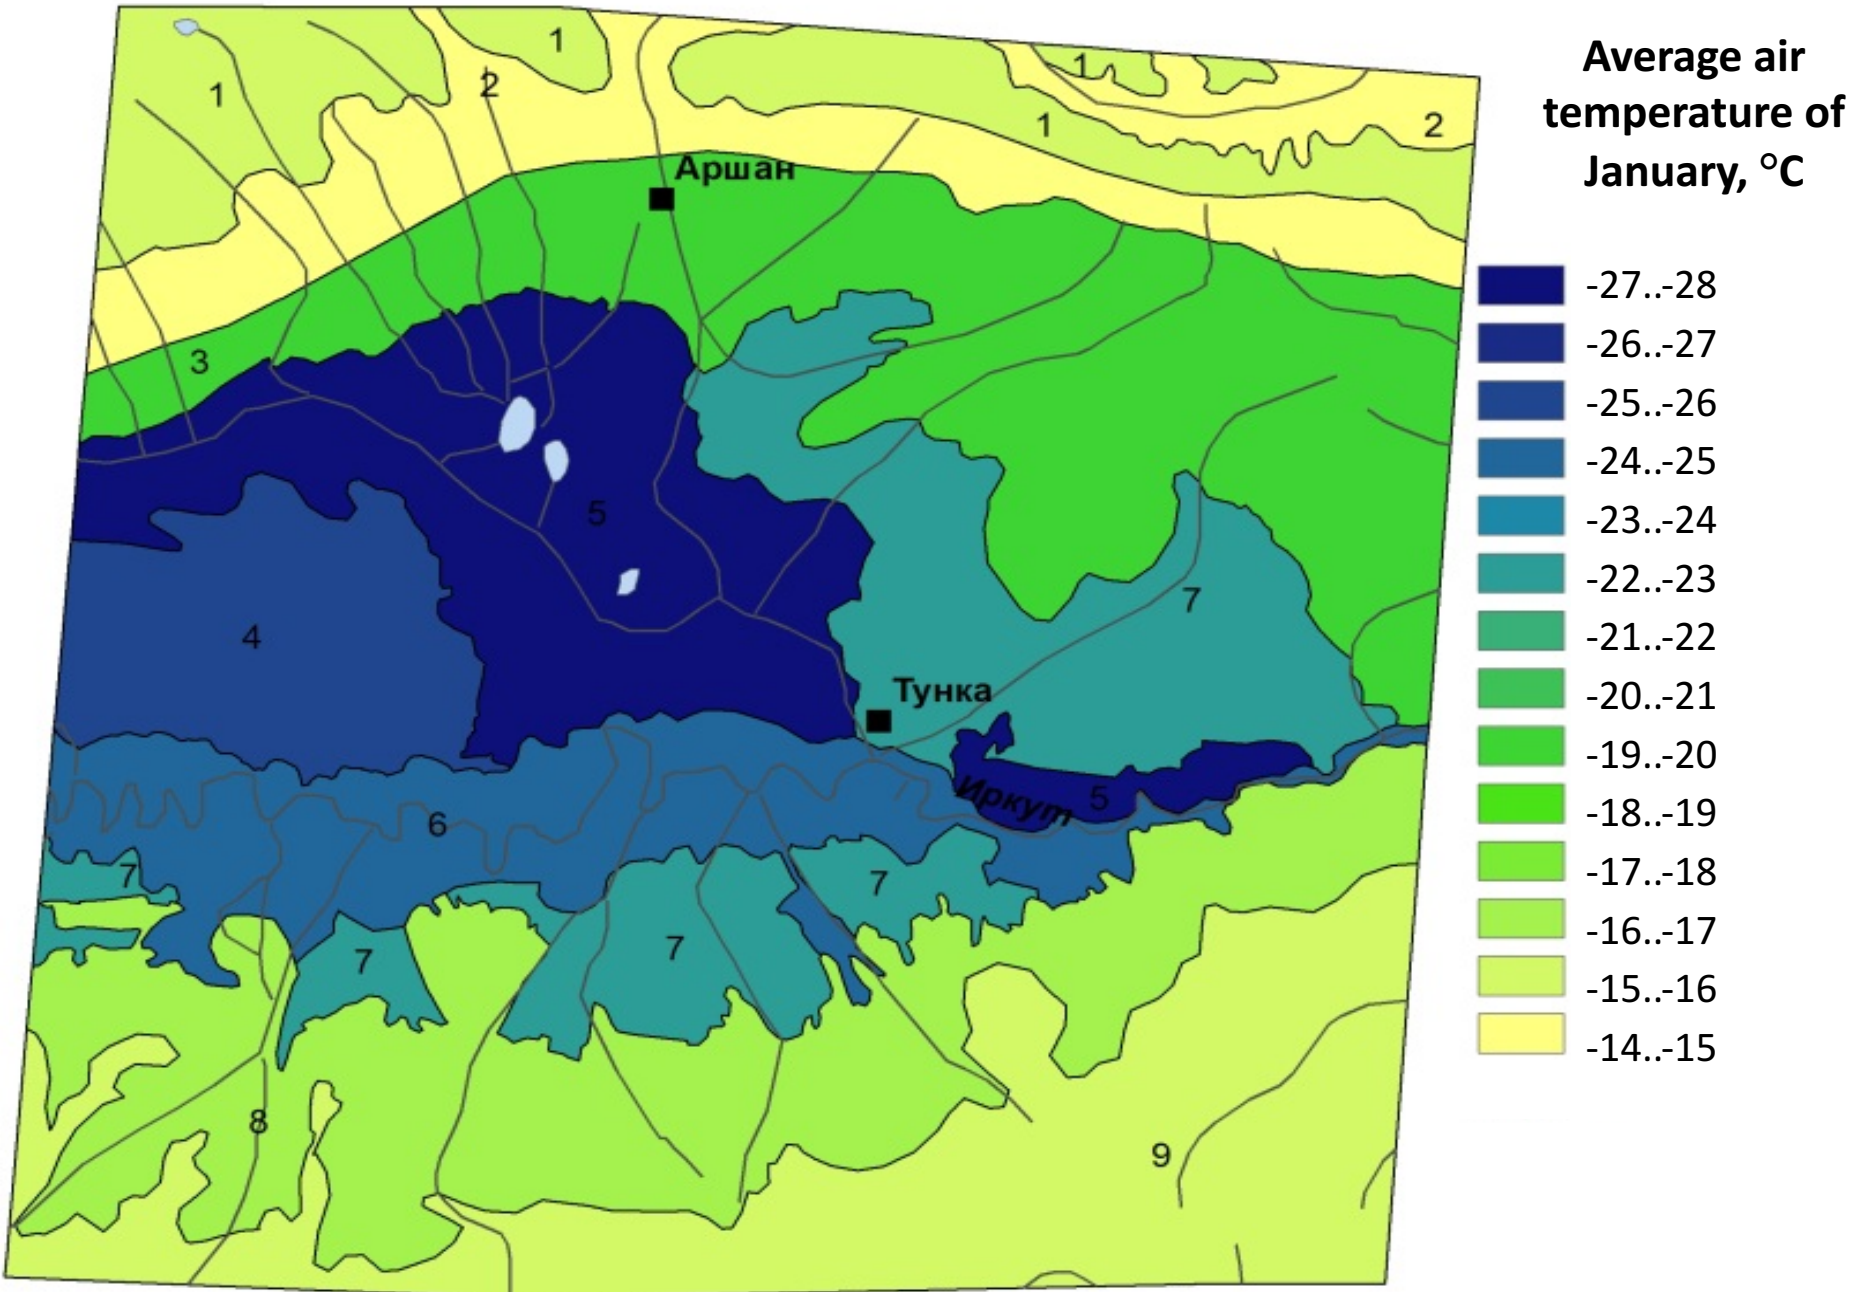

Mapping of the air temperature field of the Tunka valley on the landscape base

Vasilenko Oxana, Istomina Elena

V.B. Sochava Institute of Geography SB RAS

Landscape map of Tunka basin region

Spatial distribution of the monthly average air temperature In the different classes of facies

Spatial distribution of the monthly average air temperature In the different classes of facies

СПАСИБО ЗА ВНИМАНИЕ!