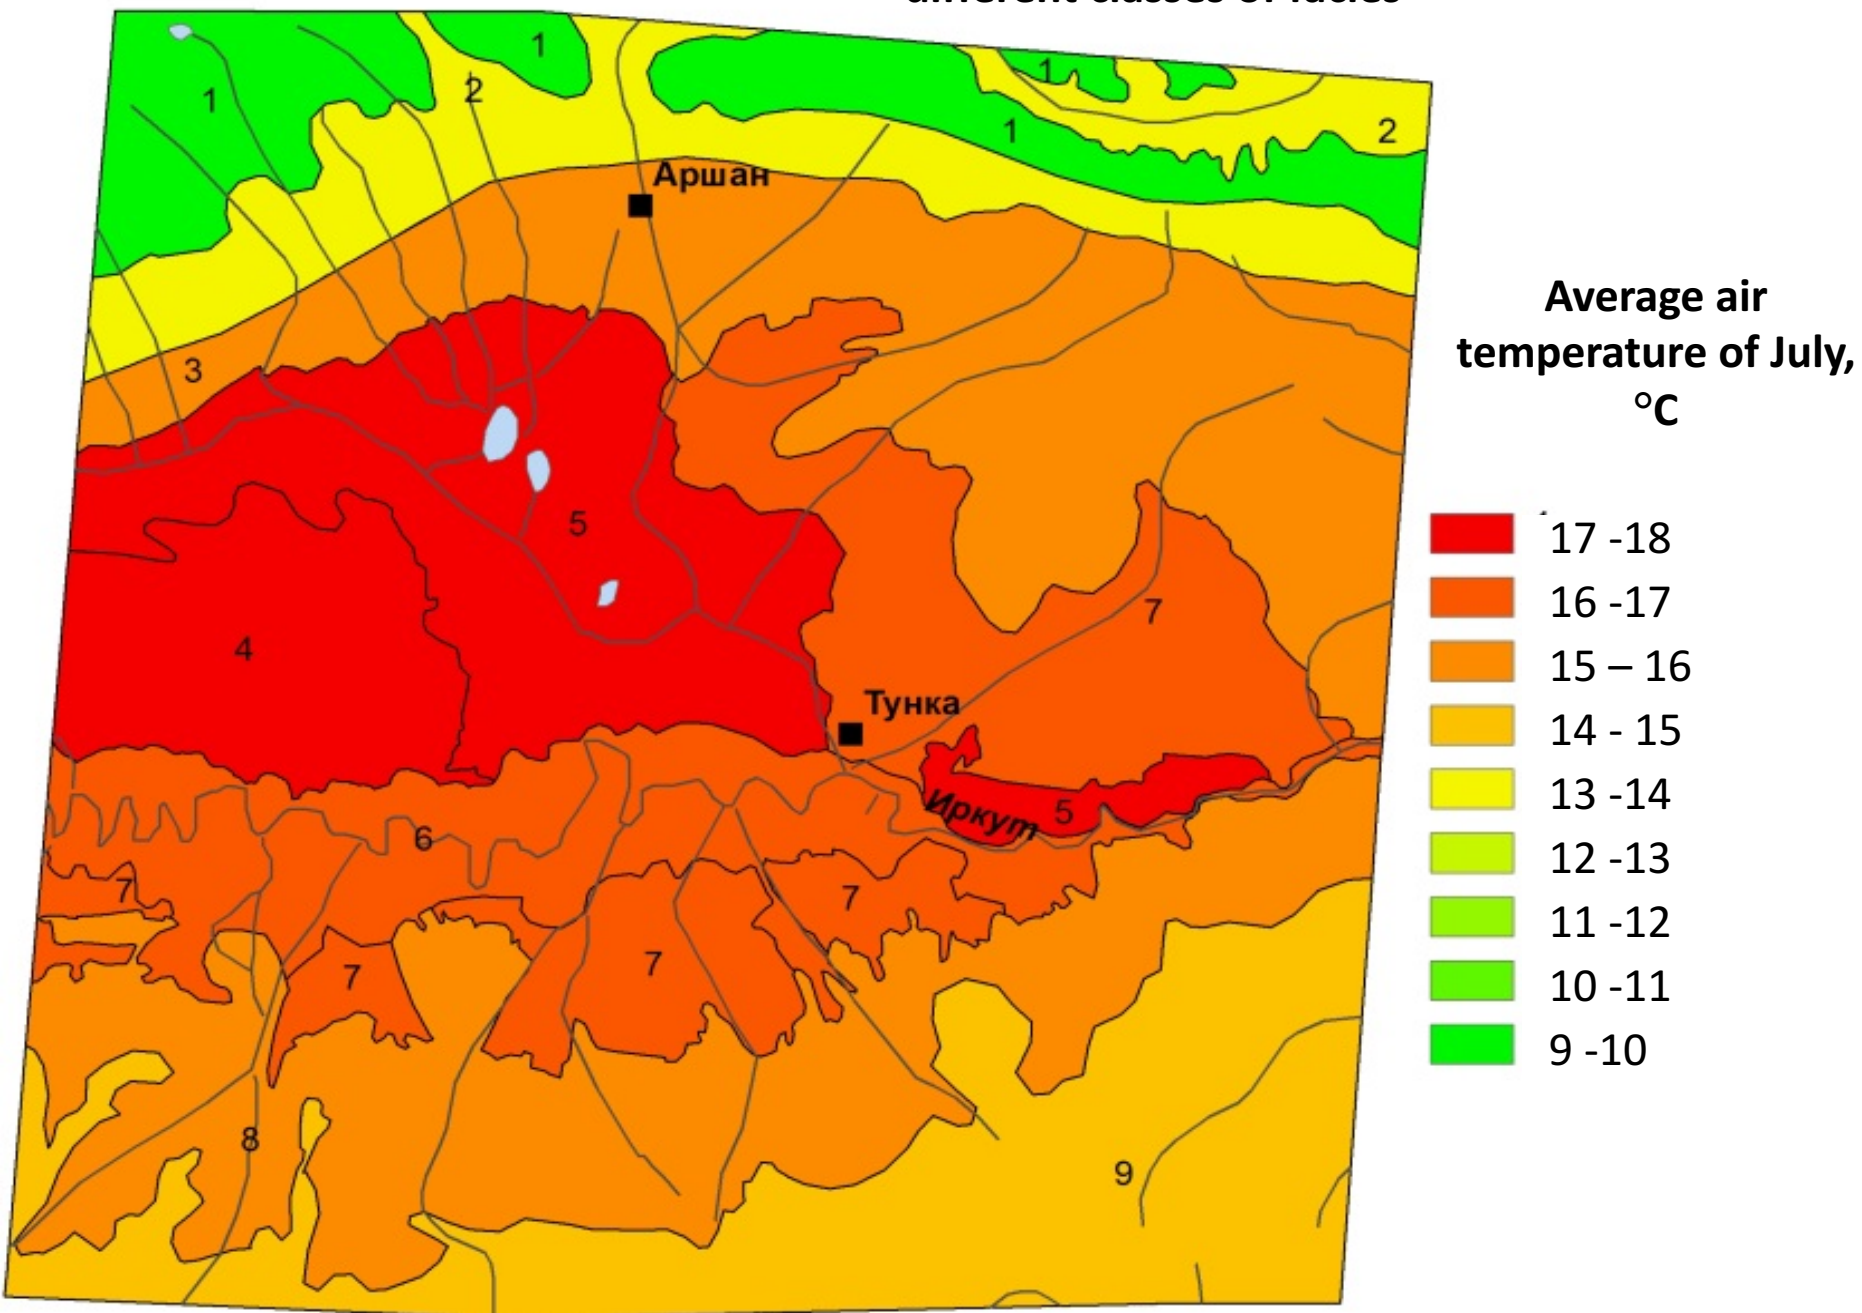

Mapping of the air temperature field of the Tunka valley on the landscape base

Vasilenko Oxana, Istomina Elena

V.B. Sochava Institute of Geography SB RAS

Landscape map of Tunka basin region

Spatial distribution of the monthly average air temperature In the different classes of facies

Spatial distribution of the monthly average air temperature In the different classes of facies

СПАСИБО ЗА ВНИМАНИЕ!