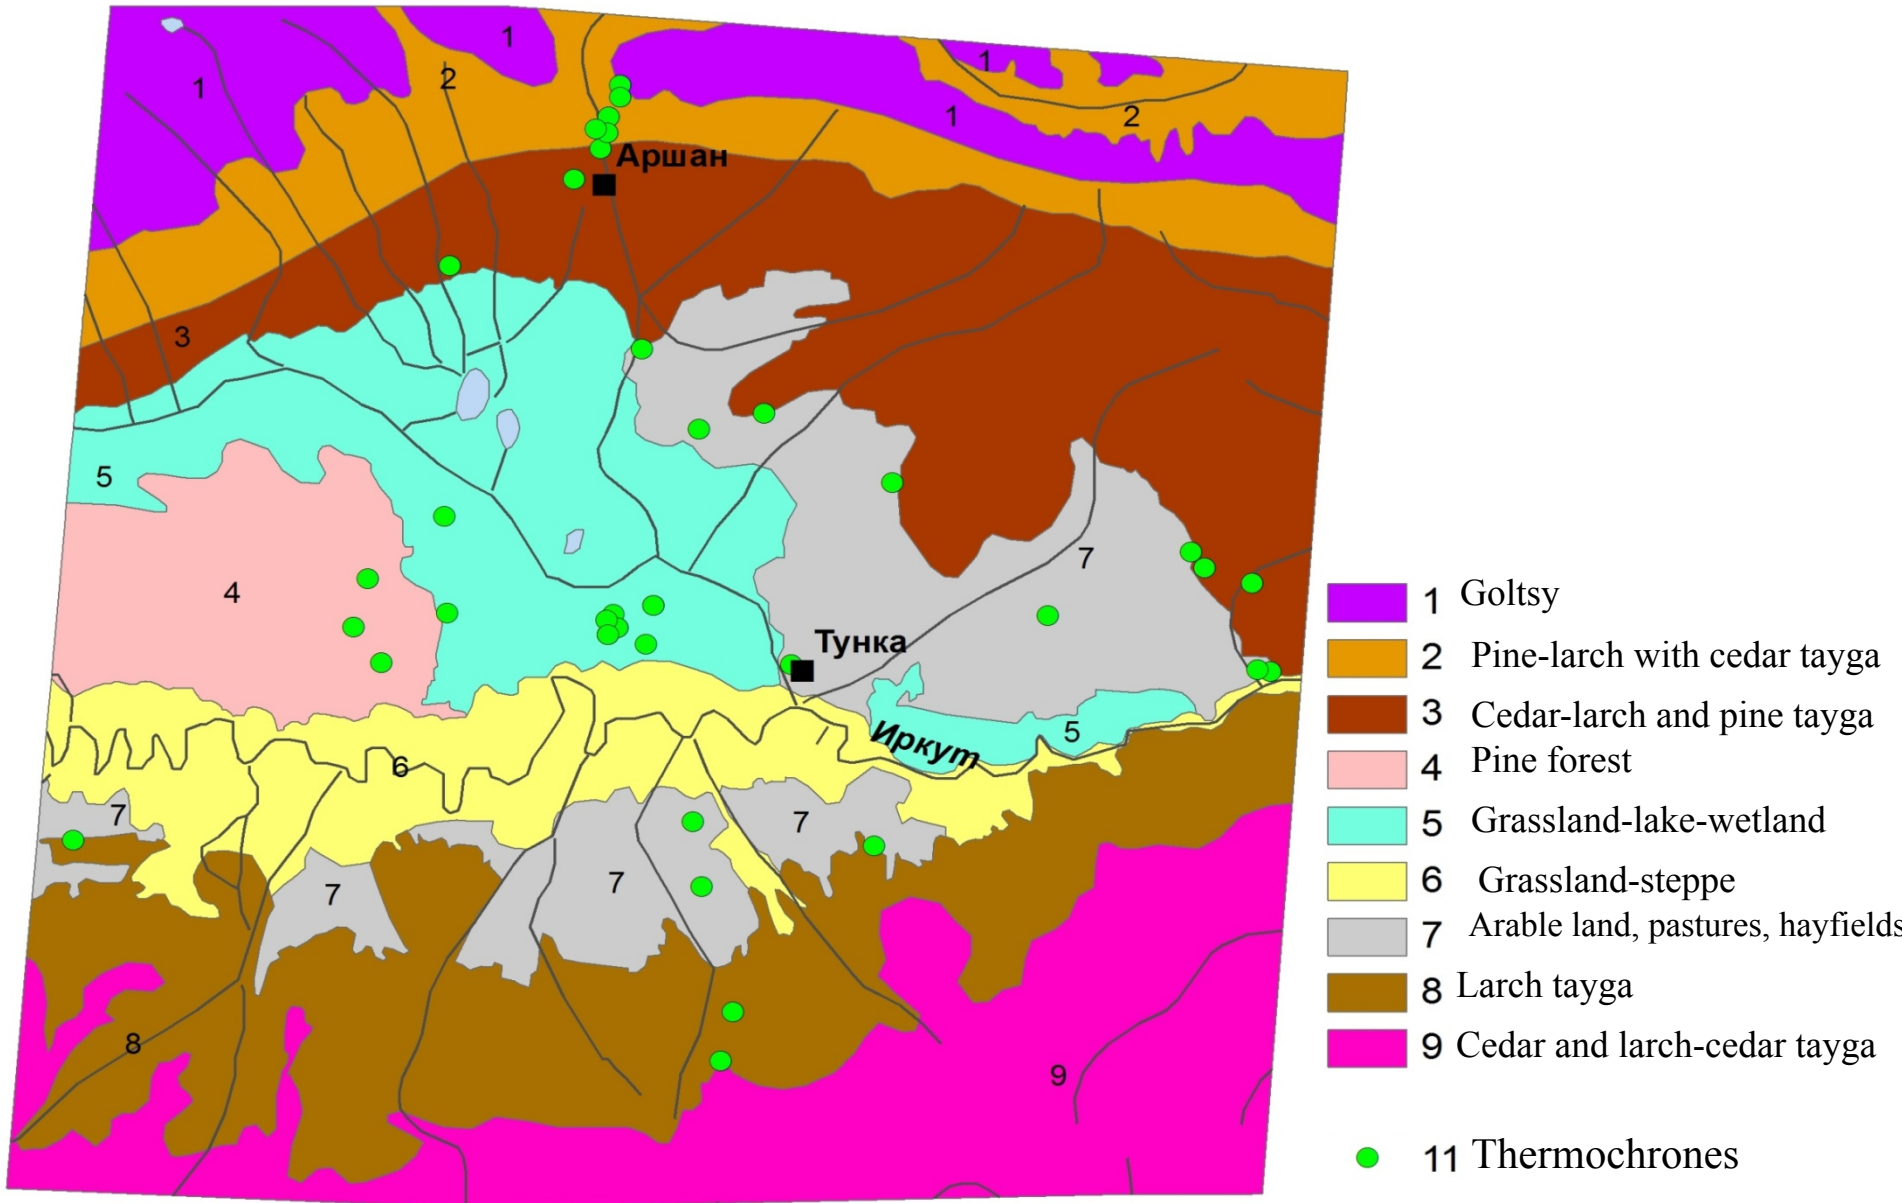

Mapping of the air temperature field of the Tunka valley on the landscape base

Vasilenko Oxana, Istomina Elena

V.B. Sochava Institute of Geography SB RAS

Landscape map of Tunka basin region

Spatial distribution of the monthly average air temperature In the different classes of facies

Spatial distribution of the monthly average air temperature In the different classes of facies

СПАСИБО ЗА ВНИМАНИЕ!